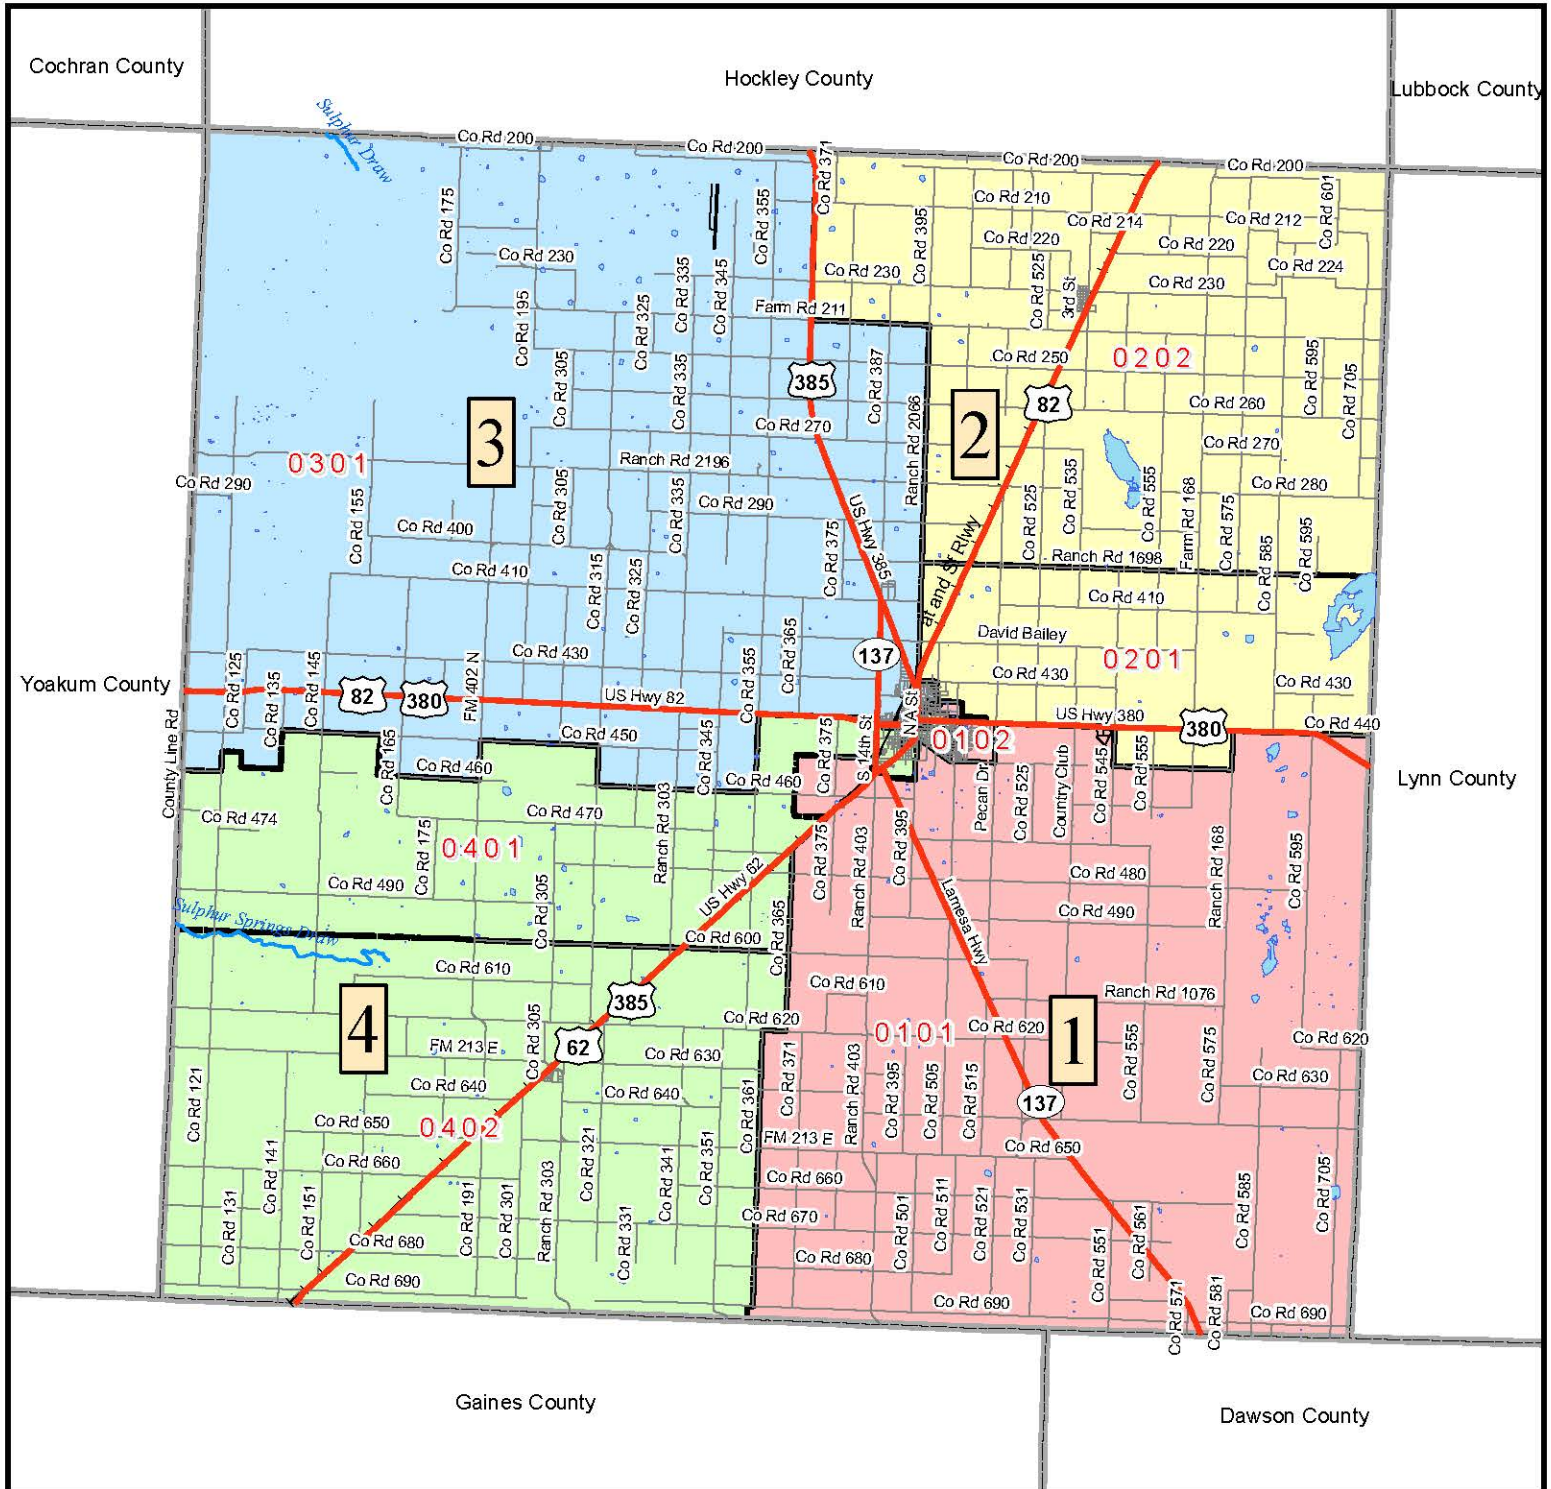

-  Commissioner Precinct 1
-  Commissioner Precinct 2
-  Commissioner Precinct 3
-  Commissioner Precinct 4

TERRY COUNTY

City of Brownfield

Adopted Plan

Commissioner Precincts

Allison, Bass & Associates, LLP
 Date: 9/21/2011
 Data Source: 2010 Census

- Commissioner Precinct 1
- Commissioner Precinct 2
- Commissioner Precinct 3
- Commissioner Precinct 4

TERRY COUNTY

Adopted Plan

Commissioner Precincts

Allison, Bass & Associates, LLP
 Date: 9/21/2011
 Data Source: 2010 Census